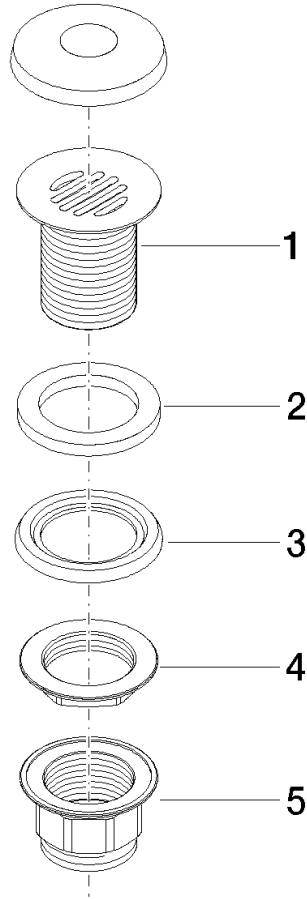

	Champagne (22kt Gold)	10 110 970-47
	Chrome	10 110 970-00
	Brushed Platinum	10 110 970-06
	Platinum	10 110 970-08
	Durabrand (23kt Gold)	10 110 970-09
	Dark Chrome	10 110 970-19
	Light Gold	10 110 970-26
	Brushed Light Gold	10 110 970-27
	Brushed Durabrand (23kt Gold)	10 110 970-28
	Matte Black	10 110 970-33
	Brushed Bronze	10 110 970-42
	Brushed Champagne (22kt Gold)	10 110 970-46
	Brushed Chrome	10 110 970-93
	Brushed Dark Platinum	10 110 970-99

**Required miscellaneous**

**Washer NBR 70 39,0 x 29,0 x 2,0 mm -** 09 14 05 016 90

**Required miscellaneous**

**Pipe Ø 32 x 0,75 x 110 mm - Champagne (22kt Gold)** 09 28 23 005-47

10 110 970

10 110 970

**Spare parts list**

No.	Item Number	Name	Quantity used	Delivery time
1	09 11 01 025-47	cup	1	30
2	09 14 05 039 90	seal	1	2
3	09 14 03 025 90	seal	1	2
4	09 23 10 017 90	nut	1	2
5	09 23 10 020-47	nut	1	30